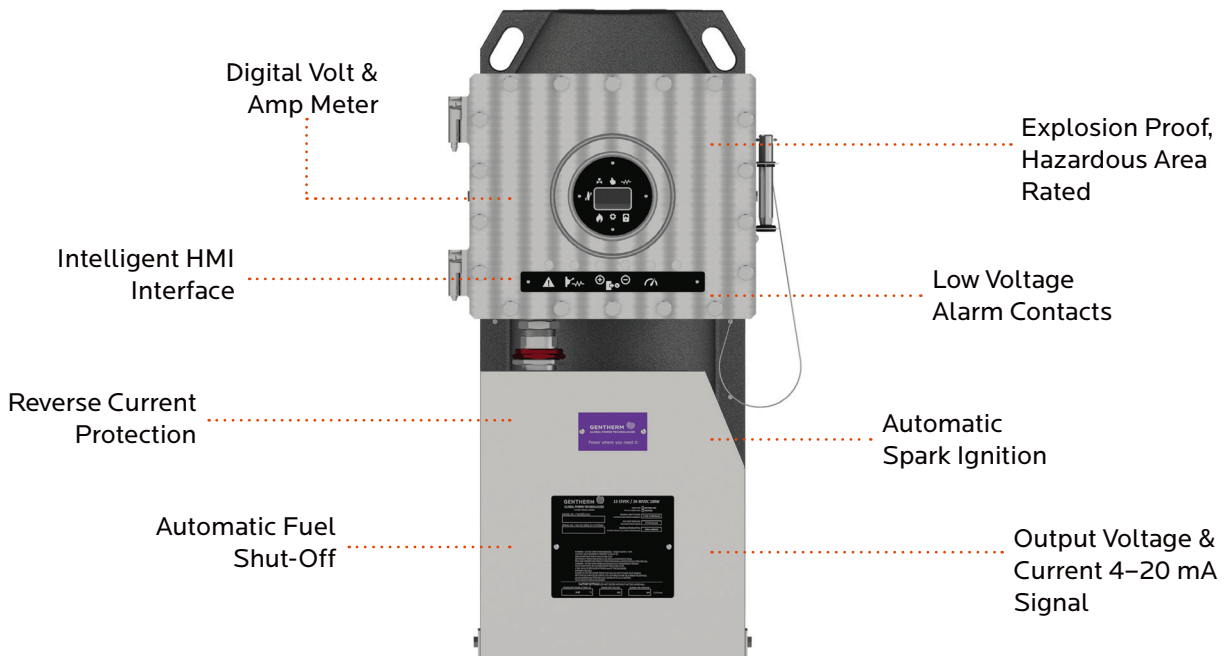

Hello.

*Screen simulated

Say hello to the Model S-1100

The Model S-1100 thermoelectric generator is the new standard in remote power delivery. Offering 100 watts of continuous power, the S-1100 is built to withstand the harshest environments on Earth. Featuring a solid-state, explosion proof design this unit is built to deliver.

Power: 100 Watts @ 12 Volts; 100 Watts @ 24 Volts

Certifications: IECEx; ATEX; CSA

Construction: Cast Aluminum; Stainless Steel

Ambient Operating Temperature: Max +60°C (140°F); Min -40°C (-40°F)

Contact: